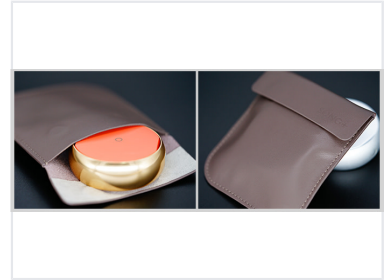

IPX5 Waterproof Bluetooth TWS Earphones

These wireless TWS earphones feature Bluetooth connectivity and an IPX5 waterproof rating. Their ergonomic design ensures a comfortable and secure fit during sports, travel, and everyday use.

ADDITIONAL IMAGES

Product Overview

High-Performance TWS Audio

These true wireless stereo (TWS) earphones are engineered for active lifestyles, offering a seamless Bluetooth audio experience with enhanced bass and clear treble. With an IPX5 waterproof rating, they are built to withstand sweat and outdoor conditions, making them ideal for sports and travel. The ergonomic design ensures a secure fit, while the included portable charging case provides extended battery life for all-day use.