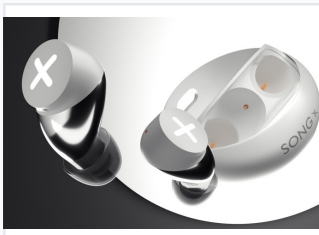

IPX5 Waterproof Bluetooth TWS Earphones

These wireless TWS earphones feature Bluetooth connectivity and an IPX5 waterproof rating. Their ergonomic design ensures a comfortable and secure fit during sports, travel, and everyday use.

ADDITIONAL IMAGES

Product Overview

High-Performance TWS Audio

These true wireless stereo (TWS) earphones are engineered for active lifestyles, offering a seamless Bluetooth audio experience with enhanced bass and clear treble. With an IPX5 waterproof rating, they are built to withstand sweat and outdoor conditions, making them ideal for sports and travel. The ergonomic design ensures a secure fit, while the included portable charging case provides extended battery life for all-day use.

Technical Specifications

Waterproof Rating

IPX5

Audio Features

- Enhanced bass
- Crystal-clear treble
- Hands-free calling
- Voice assistant compatibility

Connectivity

Bluetooth

Control Interface

Intuitive touch controls

Usage & Design

Best For

Sports, Travel, Everyday Use, Workouts

Fit Design

Ergonomic secure fit