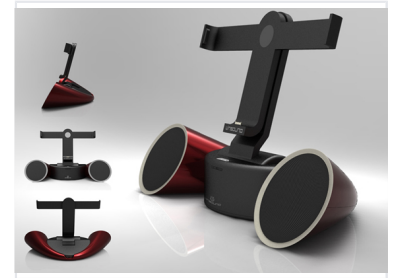

iPad Docking Station with Stereo Speakers

This iPad docking station features integrated stereo speakers and a secure tablet holder. It delivers enhanced audio-visual performance with a stable base, adjustable mount, and built-in charging.

Product Overview

Enhanced Audio-Visual Experience

This iPad docking station combines a secure tablet holder with integrated stereo speakers, providing a seamless audio-visual experience. Designed with a sleek, modern aesthetic and a stable base, it ensures compatibility with various iPad models for multimedia playback, video conferencing, and hands-free communication. The unit also features a built-in charging function, keeping your device powered during extended use.

Key Features

Core Capabilities	Stereo Audio, Tablet Charging, Adjustable Mount, Hands-free Communication
-------------------	---

Technical Specifications

Audio System	Integrated Stereo Speakers
Power Management	Yes