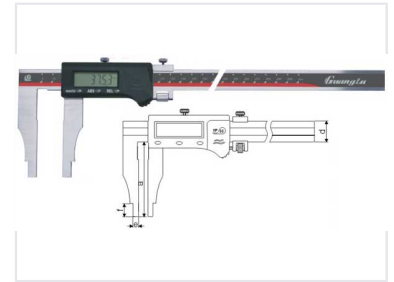

IP66 Waterproof Digital Caliper

This digital caliper provides accurate measurements in diverse settings. Its IP66 waterproof rating ensures reliability in wet or dusty conditions.

Product Overview

Professional Precision Measurement

These high-precision digital calipers are engineered for reliability in demanding industrial environments, featuring a robust IP66 waterproof rating that protects against water and dust ingress. Constructed from hardened stainless steel, they offer long-lasting durability and consistent accuracy for critical quality control and manufacturing tasks. The intuitive digital interface supports versatile measurement types including internal, external, depth, and step measurements, making it an essential tool for engineering professionals.

Technical Specifications

Protection Rating

IP66

Measurement Types

- Internal
- External
- Depth
- Step

Material

Hardened Stainless Steel

Display Features

ABS, REL, Digital Display