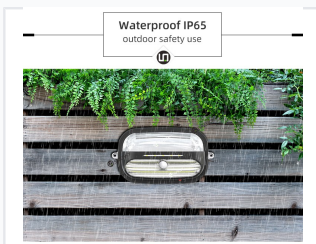

IP65 Waterproof Solar Powered LED Wall Light for Garden and Yard

This IP65 waterproof solar wall light is designed for illuminating gardens and yards. It uses solar power for energy-efficient lighting and eliminates the need for wiring.

ADDITIONAL IMAGES

Product Overview

Solar-Powered Outdoor Lighting

This high-efficiency solar wall light is designed for reliable outdoor illumination in gardens, yards, and corridors. Featuring advanced ALS2.0 technology and rapid sunlight collection, it provides consistent performance even during extended periods of rain. The system is completely wire-free, ensuring easy installation and automatic, eco-friendly operation from dusk to dawn.

Technical Features

The solar wall light is designed for durable outdoor performance with IP65 weather resistance.

Performance Features

- Unique patent design
- 3 selectable lighting modes
- 4-level LED indicator for remaining lighting days
- ALS2.0 technology for 6-8 days of rainy weather operation
- Automatic dusk-to-dawn sensor operation

Ingress Protection

IP65 Waterproof

Installation & Application

Suitable Applications

- Gardens
- Yards
- Corridors
- Courtyards

Installation

No wiring required, Easy installation, Wall-mounted