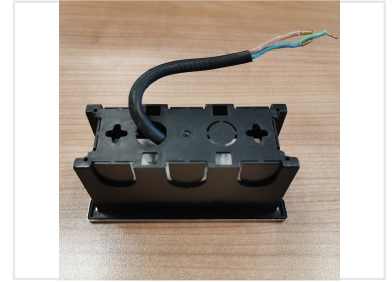

IP65 LED Step Light for Stair and Pathway Illumination

The IP65 LED step light is designed for illuminating stairs and pathways with a bright, energy-efficient light. Its durable construction and IP65 rating ensure resistance to dust and water, making it suitable for both indoor and outdoor applications.

ADDITIONAL IMAGES

Overview

Robust Illumination for Modern Spaces

This IP65-rated LED step light is a versatile lighting solution engineered for both indoor and outdoor environments, including hotels, apartments, and office buildings. It features a durable, weather-resistant construction that ensures long-lasting performance in demanding conditions. With its sleek design and energy-efficient LED technology, it provides a soft, even glow that enhances safety and aesthetics for stairways and pathways.

1.5 W

Luminous Flux

50 lm

Construction

Materials

Stainless steel, Aluminum, PC

Applications

Recommended Applications