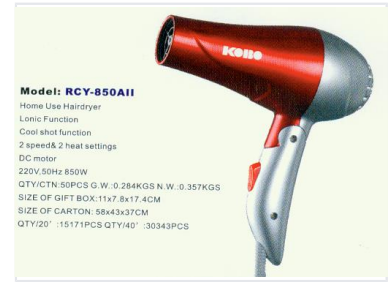

Ionic Home Hair Dryer with Cool Shot

This hair dryer is designed for home use and includes ionic technology. It features 2-speed and 2-heat settings along with a cool shot function.

Product Overview

Ionic Home Hair Dryer

The RCY-850All is a compact hair dryer designed for convenient home use. It features advanced ionic technology to help reduce frizz and a dedicated cool shot function for setting styles. With dual heat and speed settings, this dryer offers versatile performance powered by a reliable DC motor.