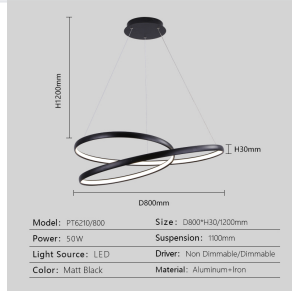

Interwoven Ring LED Pendant Light

This modern pendant light features an interwoven ring design with integrated LED lighting. Its adjustable suspension cables allow for customizable height, making it suitable for various ceiling heights.

ADDITIONAL IMAGES

Overview

Modern Statement Lighting

The Interwoven Ring LED Pendant Light is a sophisticated lighting fixture featuring a unique intertwined circular design. Constructed from a durable blend of aluminum and iron with a premium matt black finish, this light creates a striking floating effect when suspended. It is an ideal energy-efficient solution for dining rooms, living areas, and contemporary interior spaces.

Technical Specifications

Technical layout of the 800mm diameter pendant light.

Performance Metrics

50 W

Power Consumption

800 mm

Diameter

1100 mm

Suspension Cable Length

Dimensions

Component	Dimension
Ring Diameter	800mm
Ring Height	30mm
Overall Height	1200mm

Driver Options

Non-Dimmable • Dimmable

Materials	Aluminum, Iron
Finish	Matt Black
Light Source	Integrated LED