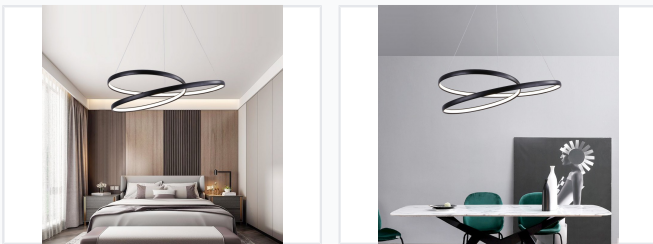

Interwoven Ring LED Pendant Light

This modern pendant light features an interwoven ring design with integrated LED lighting. Its adjustable suspension cables allow for customizable height, making it suitable for various ceiling heights.

ADDITIONAL IMAGES

Overview

Modern Statement Lighting

The Interwoven Ring LED Pendant Light is a sophisticated lighting fixture featuring a unique intertwined circular design. Constructed from a durable blend of aluminum and iron with a premium matt black finish, this light creates a striking floating effect when suspended. It is an ideal energy-efficient solution for dining rooms, living areas, and contemporary interior spaces.

Technical Specifications

Technical layout of the 800mm diameter pendant light.

Performance Metrics

50 W

Power Consumption

800 mm

Diameter

1100 mm

Suspension Cable Length

Dimensions

Component	Dimension
Ring Diameter	800mm
Ring Height	30mm
Overall Height	1200mm

Driver Options

Non-Dimmable • Dimmable

Materials	Aluminum, Iron
Finish	Matt Black
Light Source	Integrated LED