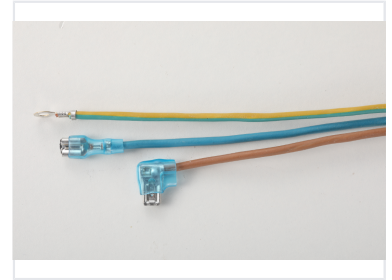

# International AC Power Cord

Power cable assemblies are pre-terminated with a plug or socket connector. They can be terminated with connectors on both ends or just one, with various types available to suit a wide range of requirements.

### Professional Power Cable Assemblies

These power cable assemblies are pre-terminated with high-quality plug or socket connectors, designed for reliable power transmission across diverse applications. They are suitable for household appliances, water pumps, lighting systems, and power tools. Built for safety and durability, these cords provide a versatile solution for connecting electronic devices to standard power sources.

### Supported Connector Types

Three-pin Grounded Plug, CEE 7/7 Schuko Plug, Female Spade Connector, Ring Terminal