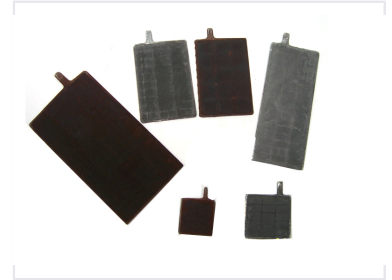

# Interlocking Wall Panels with Mounting Tabs

These rectangular panels feature protruding tabs for secure interlocking. Available in various sizes and colors, the panels offer a textured or grid-like surface.

### Interlocking Wall Panels with Mounting Tabs

These versatile wall panels feature an integrated interlocking design with dedicated mounting tabs, facilitating a secure and efficient installation process. Available in a variety of textures and finishes, ranging from dark brown to metallic gray, these panels are suitable for diverse architectural and design applications. The robust construction ensures durability, making them an ideal solution for professional wall cladding or decorative surfacing projects.

## Design & Aesthetics

Available Finishes	Dark Brown, Metallic Gray, Textured, Grid-like Pattern
Panel Shape	Rectangular