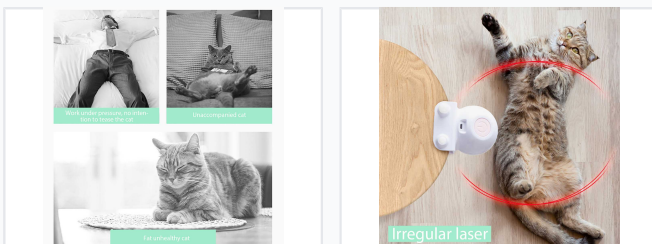

# Interactive Motion Cat Toy with Laser and Feather

This interactive cat toy features a motion laser and feather to keep cats entertained. It has a 360-degree rotating feather and automatic obstacle avoidance for continuous play.

## ADDITIONAL IMAGES

### Interactive Motion Cat Toy

This 2-in-1 interactive cat toy combines a rotating feather attachment with an integrated LED laser light to stimulate natural hunting instincts. Designed for versatility, it can be easily attached to most cat trees and houses, providing engaging entertainment for indoor cats. With its USB rechargeable design and automatic shut-off feature, it offers a convenient and energy-efficient solution to keep pets active and entertained while owners are away.