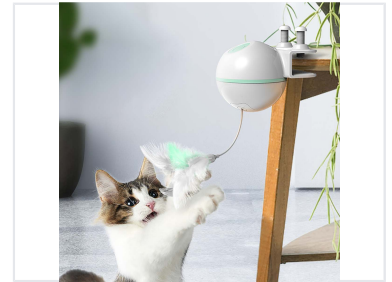

# Interactive Motion Cat Toy with Laser and Feather

This interactive cat toy features a motion laser and feather to keep cats entertained. It has a 360-degree rotating feather and automatic obstacle avoidance for continuous play.

## ADDITIONAL IMAGES

### Interactive Motion Cat Toy

This 2-in-1 interactive cat toy combines a rotating feather attachment with an integrated LED laser light to stimulate natural hunting instincts. Designed for versatility, it can be easily attached to most cat trees and houses, providing engaging entertainment for indoor cats. With its USB rechargeable design and automatic shut-off feature, it offers a convenient and energy-efficient solution to keep pets active and entertained while owners are away.

### Key Features

- 2-in-1 design (Feather + LED Laser)
- 360-degree rotation
- Compatible with cat trees and houses
- Encourages natural hunting instincts