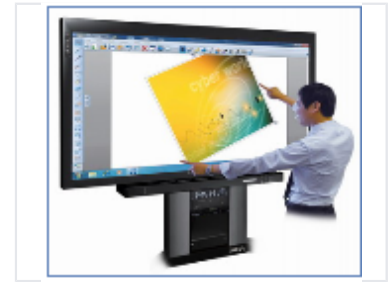

Interactive LCD Whiteboard Display

Interactive LCD whiteboard display designed for presentations and educational purposes. It features a large-format LCD screen with touch capabilities, allowing users to annotate and interact with content directly.

Overview

Interactive LCD Whiteboard Display

This interactive LCD whiteboard display is designed for seamless presentations, collaboration, and educational engagement. It features a high-brightness LED backlit liquid crystal display that ensures consistent image quality and longevity, even during extended usage. Ideal for conference rooms, classrooms, and training centers, the display supports intuitive touch interaction for annotating and drawing directly on the screen.

Display Technology

Backlight Type	LED
Display Technology	Liquid Crystal Display (LCD)

Key Features

Recommended Use

Classrooms • Conference Rooms • Training Centers

Core Capabilities

Touch Interaction, Annotation, Screen Sharing, Remote Collaboration