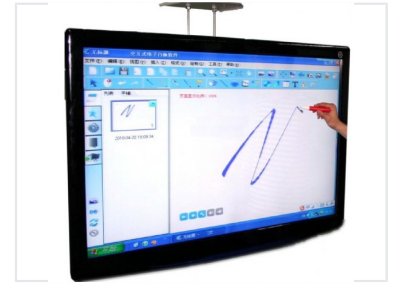

# Interactive LCD Touch Screen Whiteboard

This high-precision infrared touch frame supports single-point, two-point, and multi-point gesture recognition. It can be integrated with a touch handwriting system for use in meetings and teaching, and includes TV, AV, and YPBPR input ports.

### Interactive Collaboration Solution

This high-precision infrared touch screen whiteboard is designed to transform meetings and classroom environments. Featuring advanced multi-point gesture recognition, it supports seamless touch handwriting and interactive presentations. The unit functions as an all-in-one system, integrating high-performance PC hardware and a Windows operating system for immediate productivity.