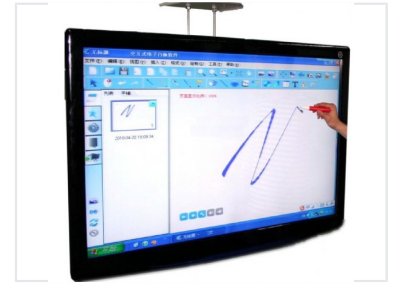

Interactive LCD Touch Screen Display

This high-precision infrared touch frame recognizes single-point, two-point, and multi-point real gestures. It can be integrated with a touch handwriting system for meetings and teaching.

Product Overview

Interactive Display Solution

This high-precision interactive LCD touch screen display is engineered for professional meeting environments and educational settings. Featuring advanced infrared touch technology, it supports single, dual, and multi-point gesture recognition for intuitive interaction. The system includes built-in high-performance PC hardware running a Windows environment, making it a complete all-in-one solution for dynamic presentations and collaborative teaching.

Touch Technology

Touch Technology	Infrared Touch Frame
Gesture Recognition	Single-point, Two-point, Multi-point

Connectivity

Input Interfaces

- TV
- AV
- YPBPR
- HDMI

System & Hardware

Operating System	Windows
Hardware Configuration	Built-in High-performance PC

Applications

Primary Use Cases

Corporate Meetings • Classroom Teaching • Interactive Presentations