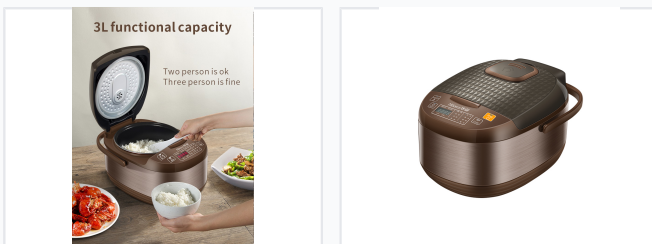

Intelligent Rice Cooker with Digital Display

This intelligent rice cooker is designed for optimal rice cooking performance. It features a digital display for easy programming and includes a non-stick inner pot for easy cleaning.

ADDITIONAL IMAGES

Product Overview

Intelligent Rice Cooker

This intelligent rice cooker is designed for optimal cooking performance, featuring a digital display for easy programming and monitoring of cooking progress. With a versatile multi-function menu, it is suitable for preparing various dishes including rice, porridge, and soup. The durable construction, non-stick liner, and anti-blocking exhaust valve make it a reliable and convenient addition to any modern kitchen.

Technical Specifications

Capacity

1.5 L

Rated Capacity

Cooking Functions

Rice, Porridge, Soup, Keep Warm, 24-Hour Booking

Design & Build

Key Features

- Non-stick inner liner
- Anti-blocking exhaust valve
- Digital display interface
- Removable aluminum cover
- Fashionable exterior design

Safety & Maintenance

Anti-blocking Valve • Removable Cover • Easy Clean