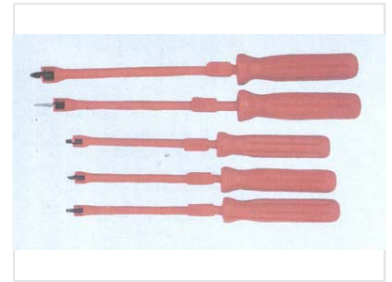

# Insulated Screwdriver Set

This set includes insulated screwdrivers with different tip types and sizes. The screwdrivers are designed with orange-colored handles and fully insulated shafts for protection against electrical shock.