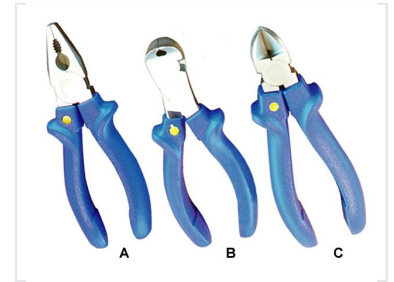

# Insulated Pliers Set - Combination, Round Nose, Diagonal Cutting

This set features three pliers with insulated blue handles: combination pliers, round nose pliers, and diagonal cutting pliers. They are suitable for various electrical and general-purpose applications.

### Professional Insulated Pliers Set

This versatile set includes three essential pliers: combination, round nose, and diagonal cutting tools. Designed with ergonomic, insulated blue handles, these pliers provide a comfortable grip and precise control for the user. They are engineered to be suitable for a wide range of electrical tasks as well as general-purpose maintenance and repair applications.

### Handle Features

Insulated, Ergonomic, Blue Finish