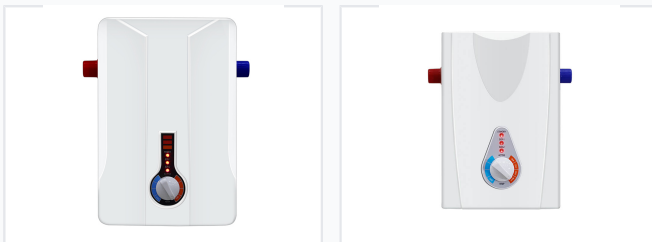

# Instant Electric Water Heater with Adjustable Temperature

This instant electric water heater provides on-demand hot water. It features electronic control, constant water temperature, and stepless knob temperature adjustment.

## ADDITIONAL IMAGES

### Instantaneous Hot Water Solution

This compact and efficient instant electric water heater provides on-demand hot water, eliminating the need for bulky storage tanks. Designed for versatile point-of-use applications such as sinks, showers, and handwashing stations, it saves both energy and space. The unit features precise temperature control and multiple power settings to suit various residential and commercial requirements.