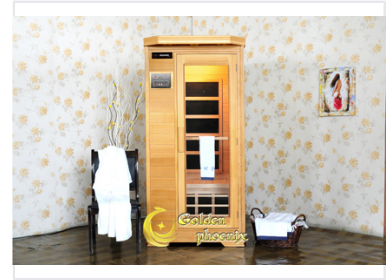

Infrared Sauna Cabin with Accessories

This infrared sauna cabin is made of natural wood and includes a glass door. It features interior lighting, a digital control panel, heating elements, and comes with accessories such as a towel, chair, and basket.

Product Overview

Premium Infrared Sauna Experience

This infrared sauna cabin is crafted from high-quality natural wood, designed to provide a relaxing and therapeutic heat therapy experience. It features a modern glass door, integrated interior lighting, and a user-friendly digital control panel for precise temperature management. The unit comes fully equipped with essential accessories, including a chair, towel, and basket, making it a complete wellness solution for professional or residential use.