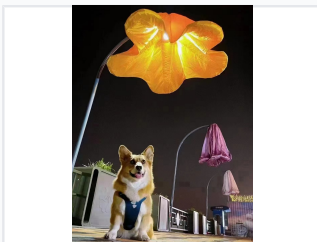

Infrared Induction Flower Garden Lamp

This smart flower lamp features infrared induction technology. With an IP65 waterproof rating, it is designed for outdoor use.

ADDITIONAL IMAGES

Product Overview

Innovative Sensory Lighting

This unique infrared induction flower garden lamp combines artistic design with functional lighting technology. Designed to surprise and delight, the lamp automatically blooms and illuminates when it detects movement, making it an ideal choice for gardens, parks, and retail storefronts. Its versatile nature allows it to serve as a distinctive decorative element while providing efficient, motion-activated ambient lighting.

Technical Features

Activation Technology	Infrared Induction (Motion Sensor)
Suitable Environments	Private Gardens, Public Parks, Retail Stores, Outdoor Pathways

Design & Aesthetics

Design Style

Flower-shaped • Decorative • Modern

Structure

- Large flower-shaped lamp head
- Slender support pole
- Umbrella-style deployment