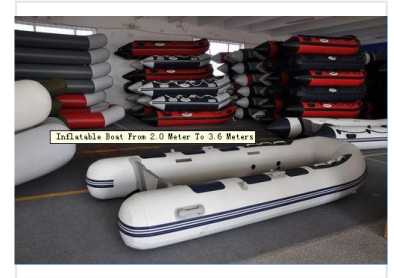

# Inflatable Rescue and Recreational Boat

Inflatable boats are available in sizes ranging from 2.0 to 6.5 meters. They are suitable for rescue operations and recreational use.

### Versatile Inflatable Solutions

This series of inflatable boats is designed to cater to a wide range of aquatic activities, from professional rescue operations to recreational rafting and fishing. Available in lengths ranging from 2.0 meters to 6.5 meters, these crafts offer flexibility for various passenger capacities and performance needs. Constructed with high-grade PVC materials, they ensure durability and reliability across different water environments.

## Applications

**Suitable Applications** Rescue, Rafting, Fishing, Sport, Power, Pleasure, Dinghy

### Available Configurations

Foldable • High Speed • Inflatable • Rubber Boat