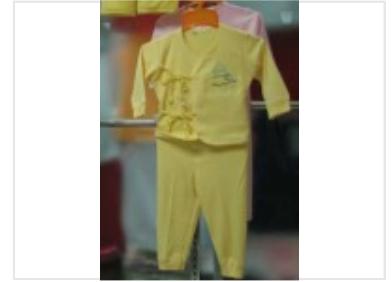

# Infant Apparel Set - Long Sleeve Top and Pants

This baby clothing set includes a long-sleeved top and matching pants. The top features a side closure and ruffled detail.

### Comfortable Infant Apparel Set

This charming two-piece infant apparel set is designed for both comfort and style. Featuring a soft, long-sleeved top with delicate ruffled details and a practical side closure, it is paired with matching pants for a complete outfit. Crafted from high-quality cotton or a cotton blend, this set is gentle on sensitive skin and perfect for daily wear.

## Design Details

Top Style	Long-sleeve with side closure
Key Features	Ruffled detail, Long sleeves, Two-piece set