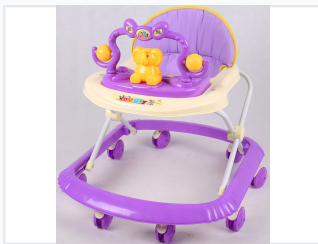

Infant Activity Walker with Padded Seat

This baby walker features a sturdy plastic frame with a wide base and swivel wheels for easy movement. It has a comfortable padded seat with a high backrest and a built-in activity center with toys.

ADDITIONAL IMAGES

Product Overview

Designed for Development and Comfort

This infant activity walker is engineered to support babies as they begin to explore their surroundings. Featuring a sturdy, wide-base frame and a comfortable high-back padded seat, it ensures both safety and ergonomic support. The integrated activity center with interactive toys encourages motor skill development, while adjustable height settings allow the walker to grow alongside your child.

Design and Build

Mobility

- Swivel wheels
- Wide base for stability
- Adjustable height settings

Frame Material

Sturdy plastic

Seat Comfort

Padded seat, High backrest

Features

Integrated Features

Activity center • Interactive toys • Elephant toy

Logistics

Packaging

7 pcs/carton