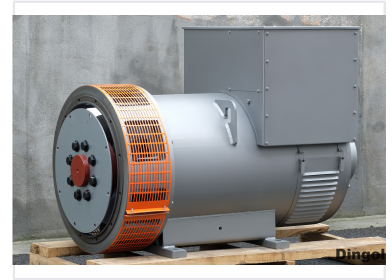

Industrial Power Generator

This generator is a robust and reliable power generation solution suitable for various applications. Its durable construction includes ventilation grills for efficient cooling and a lifting lug for convenient handling.

ADDITIONAL IMAGES

Overview

Industrial Power Generation

The AUX series industrial power generators are engineered for high-performance and reliable power supply in demanding applications. Featuring a reinforced auxiliary winding excitation system, these units provide superior motor starting capabilities. With a versatile range from 20kVA to 400kVA, they are designed to deliver consistent and stable output for critical operations.

Performance

Rated Current Output

30 seconds

Max Output Duration

20 seconds

Sustained Duration

Power Output Range

20kVA - 400kVA