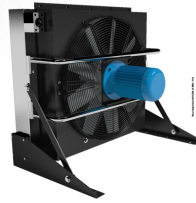

Applications

应用领域 APPLICATION

宏盛股份 HONGSHENG GROUP

Wide range of industry applications supported by our heat exchanger technology.

Industry Applications

- Construction Equipment
- Compressors
- Agricultural and Forestry Equipment
- Cryogenic/LNG/Cold Boxes
- Railway Vehicles
- Commercial Vehicles
- Hydraulic Oil Coolers
- Generators/Gensets
- Trucks and Buses
- Clean Energy Cooling
- Climate Control Systems
- Wind Power

Technical Specifications

Hydraulic System Compatibility

Road Mobile Machinery • Hydraulic Stations • Transmission Systems • Engine Radiators • Intercoolers • Oil Coolers

Customization Options

- Electric Fans
- Hydraulic Drive Motors
- Electric Drive Motors