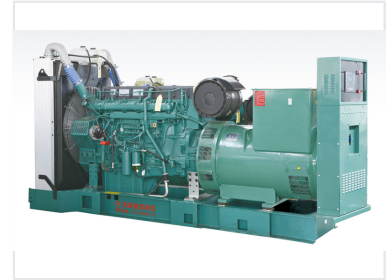

Industrial Diesel Power Generator

This diesel generator provides reliable power generation for various applications. It features a robust diesel engine and high-efficiency alternator, enclosed in a durable frame with a control panel.

Overview

Industrial Diesel Power Generator

This industrial diesel generator is engineered for reliable and consistent power generation across diverse operational environments. It integrates a robust diesel engine with a high-efficiency alternator, all housed within a durable, protective frame designed for longevity. Equipped with an intuitive control panel, this unit allows for precise monitoring and management of generator performance, making it an ideal solution for backup, prime, or continuous power requirements.

Technical Specifications

Construction Features

- Robust diesel engine
- High-efficiency alternator
- Durable frame enclosure
- Integrated monitoring control panel

Suitable Applications

Backup Power, Prime Power, Continuous Power