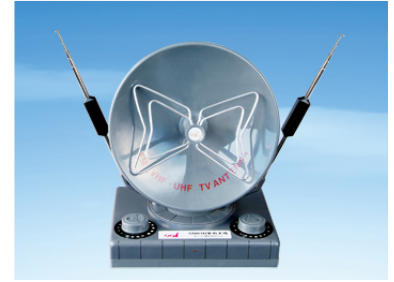

Indoor VHF/UHF TV Antenna

This indoor TV antenna receives both VHF and UHF signals. It has a circular reflector and adjustable dipoles for enhanced signal capture and optimal reception.

Product Overview

Professional Indoor Signal Reception

This indoor TV antenna is engineered to provide reliable VHF and UHF signal capture for homes and professional office environments. Featuring a specialized circular reflector and adjustable dipoles, it is designed to optimize clarity and signal stability. The integrated tuning base allows users to precisely calibrate reception, ensuring a high-quality over-the-air viewing experience.

Technical Specifications

Design Components

- Circular signal reflector
- Adjustable telescopic dipoles
- Tuning base with fine-adjust knobs

Application

Indoor • Home • Office

Signal Support

VHF, UHF