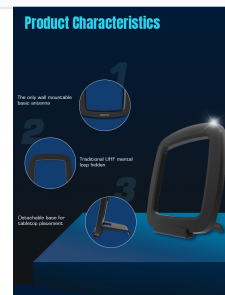

Installation & Application

Mounting Options

- Wall Mountable
- Tabletop Stand (Detachable Base)
- Household Use