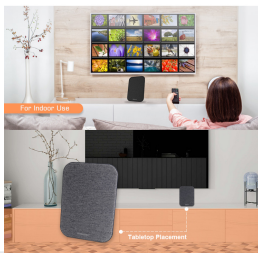

Features & Capabilities

APPLICATION SCENARIOS

Sleek and compact design suitable for discreet tabletop placement.