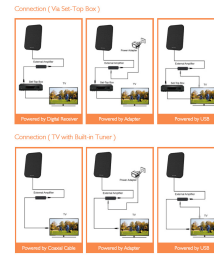

Technical Specifications

Engineered to receive UHF and VHF signals while blocking 4G/5G interference.

Available Colors

White • Black

Dimensions

154 x 86 x 213 mm

Frequency Support

UHF, VHF, Full HD, Digital TV

Features & Capabilities

APPLICATION SCENARIOS

Sleek and compact design suitable for discreet tabletop placement.

CONNECTION INSTRUCTIONS

Flexible setup options for direct TV connection or via external set-top boxes.