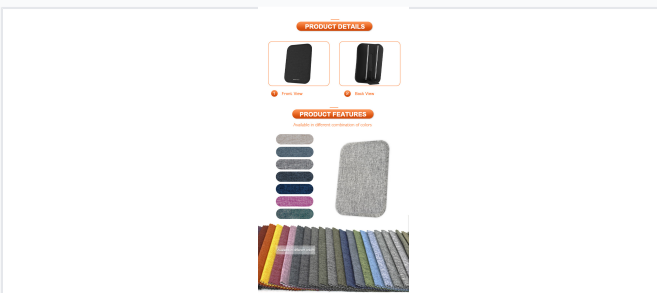

Overview

Modern fabric finish complements home decor with an adjustable stand for optimal positioning.