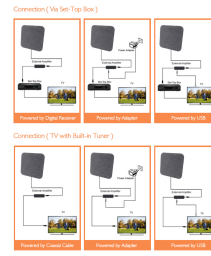

Technical Specifications

PRODUCT PARAMETERS

More Efficient Signal Transmission

TECHNICAL SPECIFICATIONS

Technical layout showing dimensions and signal compatibility.

CONNECTION INSTRUCTIONS

Flexible connection options for various home entertainment setups.

Model	HDP-20
Dimensions	215 x 84 x 210 mm
Supported Signals	Full HD, Digital TV, UHF, VHF
Color	Black