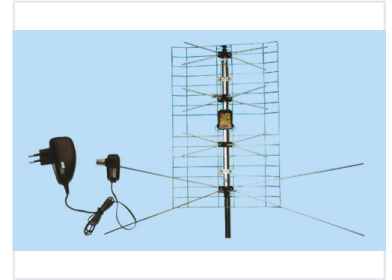

Indoor TV Antenna with Amplifier

This indoor TV antenna comes with an amplifier for enhanced signal reception. It is designed with a multi-element array for VHF/UHF channels and includes a coaxial cable.

Product Overview

Enhanced Indoor Reception

This indoor TV antenna is engineered to significantly improve signal reception for residential television setups. Featuring a multi-element design, it is optimized to capture both VHF and UHF channels, ensuring compatibility with a wide range of digital and analog signals. The included amplifier and power adapter work together to boost signal strength, providing a clearer and more stable viewing experience.