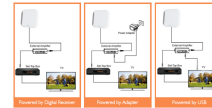

CONNECTION INSTRUCTIONS

Connection (Via Set-Top Box)

Connection (TV with Built-in Tuner)