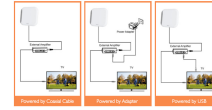

Flexible setup options including direct TV connection or via set-top box.

Available Colors

White • Black

Signal Reception

- Full HD Digital TV
- Local VHF
- Local UHF

Dimensions

185 x 63 x 185 mm

Interference Protection

Yes

Logistics & Compliance

Packaging

20 pcs

Units per Box

Certifications

ISO 9001, CE, RoHS, REACH, SGS, TUV, RED