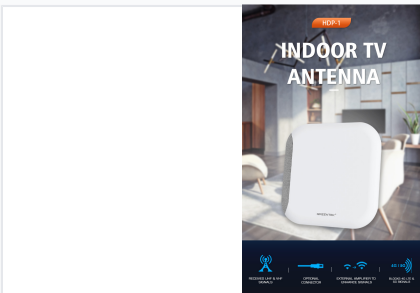

Indoor TV Antenna for VHF and UHF Signals

This indoor TV antenna is designed to receive both UHF and VHF signals. It provides access to over-the-air broadcast channels.

ADDITIONAL IMAGES

Overview

Designed to receive UHF and VHF signals with advanced interference blocking.

Modern aesthetic featuring a textured fabric front panel.

Modern Indoor Reception Solution

This indoor antenna is engineered to provide reliable access to over-the-air broadcast channels, supporting both VHF and UHF signals. Designed with a sleek, fabric-touch aesthetic, it blends seamlessly into contemporary home and office decor while delivering high-definition digital TV reception. The unit features built-in signal filtering to block 4G LTE and 5G interference, ensuring a clear viewing experience.