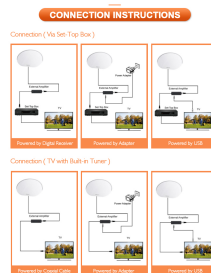

Features

Versatile connection options supporting set-top boxes and TVs with built-in tuners.

Key Benefits

- Eliminates cable/satellite subscription costs
- Includes external amplifier for signal boost
- Versatile power options (Digital receiver, Adapter, USB, Coaxial)
- Easy setup with adjustable stand