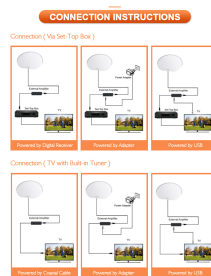

Interference Blocking

4G LTE, 5G

Logistics

Supported Carriers

- UPS
- TNT
- FedEx
- DHL
- Express

Packaging

20 pieces per box

Installation & Use

Flexible installation options for set-top boxes or direct TV connection.

Connection Methods

Setup Type

Via Set-Top Box

TV with Built-in Tuner

Power Options

Digital Receiver, Adapter, or USB

Coaxial Cable, Adapter, or USB