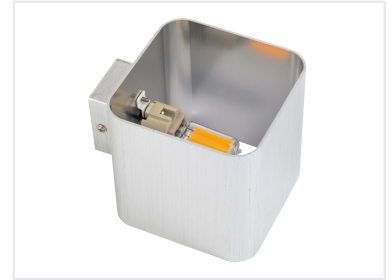

Indoor Surface Mount Wall Light Fixture

This surface-mounted fixture is designed for indoor wall lighting applications and accommodates a G9 lamp socket. It is available in multiple finishes and provides a versatile lighting ambiance.

ADDITIONAL IMAGES

Overview

Modern Indoor Wall Lighting

This surface-mounted wall light fixture is a versatile solution designed for modern indoor decorative lighting. Featuring a compact, cube-shaped housing, it accommodates a G9 lamp to provide energy-efficient and stylish illumination. Its robust construction and aesthetic finishes make it suitable for a wide range of residential and commercial interior spaces.

Technical Specifications

Lamp Base	G9
Maximum Power	50 W
Color Temperature Range	3000K - 6000K
Color Rendering Index (CRI)	80 Ra
Rated Lifespan	15000 hours
Ingress Protection	IP20

Dimensions and Material

Fixture Dimensions

Attribute	Value
Width	100mm
Height	98mm
Mounting Bracket	25mm

Finishes	White, Gold, Black, Silver, Brushed Aluminum
----------	--

Operational Conditions

Operating Temperature	-20°C to +40°C
Start Time	100% in 1s