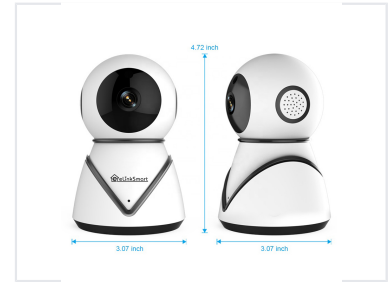

Indoor Pan and Tilt Network Camera

This network camera is a compact and versatile surveillance solution designed for indoor monitoring. It features pan and tilt functionality for comprehensive coverage, high-resolution lens, and integrated microphone and speaker for two-way audio communication.

ADDITIONAL IMAGES

Overview

Versatile Indoor Surveillance

This indoor pan and tilt network camera offers comprehensive monitoring capabilities for your home or office. With a 355-degree pan and 60-degree tilt range, it ensures full coverage of your space. The device includes advanced features like motion tracking, night vision, and two-way audio, making it an ideal solution for security, baby monitoring, or general surveillance.

Camera Performance

Pan and Tilt Range

355 degrees

Pan

60 degrees

Tilt

Night Vision

Yes

Storage and Connectivity

Storage Capacity

128 GB

Cloud Storage

Yes

Physical Dimensions

Physical Dimensions

Dimension	Value
Height	4.72 inch
Base Diameter	3.07 inch