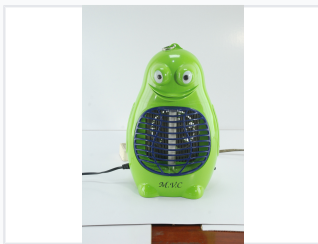

# Indoor Insect Eliminator Lamp

This insect eliminator lamp is designed for indoor use, effectively trapping and eliminating mosquitoes and other flying insects. It features an internal fan and can be conveniently placed in various locations.

## ADDITIONAL IMAGES

### Effective Indoor Insect Control

This indoor insect eliminator lamp provides a whimsical yet functional solution for mosquito and flying insect control. Designed for residential or commercial indoor environments, the device utilizes an integrated heating element or fan mechanism to attract and trap insects safely. Its compact, lightweight construction and versatile placement options make it an ideal choice for maintaining a comfortable, pest-free indoor space.