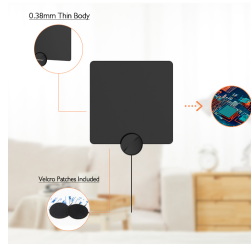

## Ultra-Thin Indoor TV Reception

This high-performance indoor TV antenna features a razor-thin 0.38mm profile, designed for discreet integration into any modern living space. Engineered for clear signal reception, it supports both UHF and VHF frequencies to provide access to high-definition over-the-air digital broadcasts. With versatile mounting options including wall, window, or table placement, it offers a reliable and cost-effective alternative to traditional cable or satellite services.

### PRODUCT FEATURES

Ultra-thin 0.38mm profile ensures a discreet appearance on any surface.

<b>Physical Dimensions</b>	200 x 0.38 x 200 mm
<b>Signal Compatibility</b>	UHF, VHF, Full HD, Digital TV
<b>Interference Filtering</b>	4G LTE Blocking, 5G Blocking