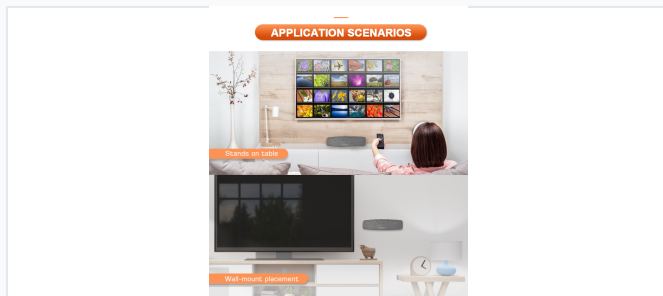

Installation

Versatile placement options suitable for tabletop or wall-mounting.