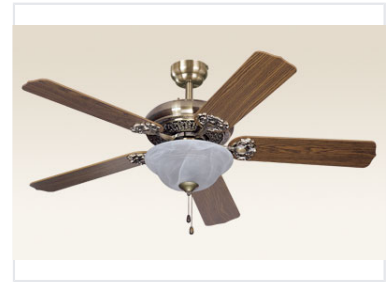

# Indoor Ceiling Fan with Light

This ceiling fan provides air circulation and lighting for indoor spaces. It features a bronze finish, five wooden blades, and an integrated light with a marbled glass shade.

### Sophisticated Indoor Climate Control

This indoor ceiling fan combines classic aesthetics with practical climate control. Featuring a refined bronze finish and five wooden blades, it is designed to enhance both the style and comfort of your living space. The integrated light fixture, enclosed in a marbled glass shade, provides soft ambient illumination, while the pull-chain mechanism ensures simple, reliable operation for both fan speed and lighting.

## Design & Construction

Finish	Bronze
Blade Material	Wood
Number of Blades	5
Shade Style	Marbled glass