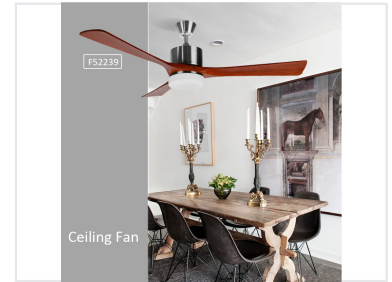

Indoor Ceiling Fan with LED Light

This ceiling fan provides both lighting and air circulation for indoor spaces. It features an integrated LED light and multiple speed settings.

ADDITIONAL IMAGES

Product Overview

Modern Indoor Comfort

This contemporary ceiling fan combines efficient air circulation with integrated ambient lighting, making it an ideal choice for living rooms, bedrooms, or dining areas. Featuring a high-quality motor with full copper windings, the unit ensures reliable, quiet operation and long-lasting performance. Its sleek, aerodynamic design utilizes natural wood blades to enhance your interior space while providing optimal comfort.

Design & Construction

Blade Material	Natural Wood
Motor Construction	Full Copper Winding
Finish	Brushed Nickel
Model Identifier	F52239

Features

Recommended Usage

Dining Room • Living Room • Bedroom

Key Features	Integrated LED Light, Quiet Operation, Indoor Use, Aerodynamic Design
--------------	---