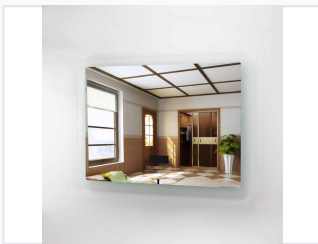

Illuminated Bathroom Mirror with Integrated LEDs

This LED bathroom mirror features integrated lighting for grooming and makeup application. It has a sleek, frameless design with touch controls for adjusting brightness and includes a built-in defogger.

ADDITIONAL IMAGES

Product Overview

Modern Minimalist Illumination

This frameless bathroom mirror combines modern functionality with a sleek, minimalist aesthetic, perfect for compact spaces. Featuring integrated, energy-efficient LED lighting with a dual-sided glow, it provides soft, ambient illumination ideal for grooming. Built with high-quality, corrosion-resistant materials and smart touch-sensor controls, this mirror is designed to meet the needs of contemporary, style-conscious interiors.

e80 / 90

Physical Attributes

Standard Sizes

Metric (mm)	Imperial (inch)
W600 x H800	W23.6 x H31.5
W700 x H1000	W27.6 x H39.4

Mirror Quality	5mm Copper-free, Corrosion-resistant
----------------	--------------------------------------

Frame Material	Anodized Aluminum
----------------	-------------------

Customization & Features

Available Options

- Dimmable lighting
- Anti-foggy film
- LED Clock
- Bluetooth Speaker
- Customizable sizes