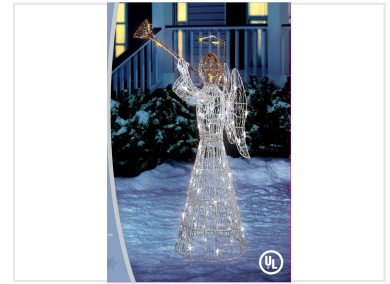

Illuminated Angel Christmas Decoration

This illuminated angel decoration is crafted from wire and adorned with miniature lights. Designed for indoor and outdoor use, it provides a festive ambiance for holiday displays.

Product Overview

Festive Illumination

This illuminated Christmas angel decoration is expertly crafted from wire and adorned with miniature lights to create a captivating holiday display. Featuring classic details such as a trumpet, halo, and wings, this piece is designed for both indoor and outdoor versatility. Built with a durable frame and energy-efficient LED technology, it offers a reliable and festive ambiance for any seasonal setting.

Design Features

- Trumpet accessory
- Halo detail
- Detailed wings

Material

Wire frame