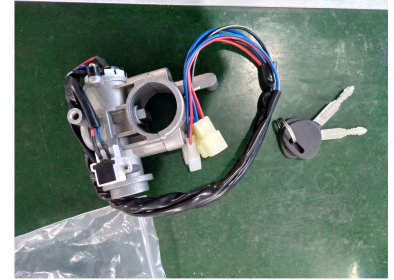

Ignition Switch Key Lock Set for Hyundai H100

This ignition switch key lock set is designed for Hyundai H100 car model. It includes the ignition switch, keys, and lock mechanism.

ADDITIONAL IMAGES

Product Overview

Ignition Switch and Key Set

This premium ignition switch and key lock set is engineered specifically for Hyundai H100 vehicles. It provides a complete replacement solution, ensuring reliable starting performance and enhanced vehicle security. Designed to meet or exceed original equipment specifications, this assembly ensures a direct fit and straightforward installation for professional automotive repairs.