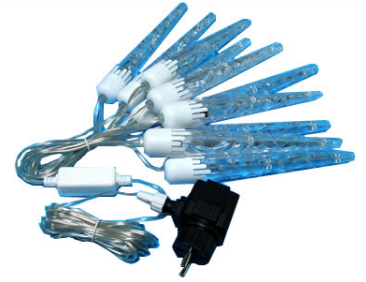

Icicle Shaped Christmas Lights

These icicle-shaped lights are designed for Christmas decorations. They feature multiple LED icicles connected by a clear wire and can be used indoors or outdoors.

Product Overview

Festive Icicle Lighting

Enhance your holiday decor with these icicle-shaped Christmas lights, designed to create a magical atmosphere. Featuring multiple LED icicles connected by a clear, discreet wire, this set is versatile enough for both indoor and outdoor applications. The system includes a white transformer box and a standard EU-style plug for easy installation and reliable performance.

Technical Specifications

Light Source

LED

Design Features

- Icicle-shaped light design
- Clear wire construction
- Includes transformer box

Usage Environment

Indoor, Outdoor

Plug Type