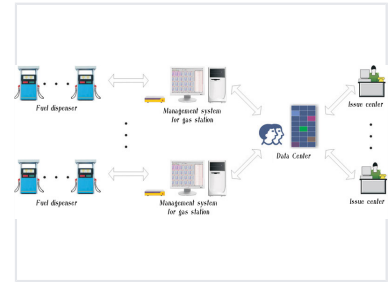

# IC Card Management System for Gas Stations

This management system is designed for integrated circuit (IC) card applications within a gas station network. It facilitates data management between fuel dispensers, gas station management systems, a central data center, and issue centers, ensuring seamless communication and data integrity across the entire network.

## System Overview

### Integrated IC Card Management

This comprehensive management system is specifically engineered for IC card applications within gas station networks. It facilitates seamless data exchange between fuel dispensers, local station management systems, central data centers, and card issuance centers. By ensuring reliable communication and data integrity, the system enables efficient transaction processing, detailed data analysis, and robust operational control across your entire fuel retail network.