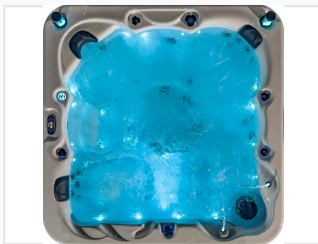

Hydrotherapy Spa Tub

This hydrotherapy spa tub is designed for both relaxation and therapeutic massage. It features multiple jets and underwater lighting to enhance the spa experience.

ADDITIONAL IMAGES

Product Overview

Premium Hydrotherapy Spa Experience

This professional-grade hydrotherapy spa is engineered for both relaxation and aquatic exercise. Designed with a durable acrylic interior and contoured seating, it provides an optimized therapeutic experience for professional environments. The system incorporates advanced jet technology and underwater illumination to ensure a premium user experience.

Manufacturing & Compliance

Certifications	ISO9002, ROSH, CCEE, CE
Insurance Coverage	PICC

Design & Construction

Interior Material	Acrylic
Exterior Paneling	Dark Gray

Features

Key Features

- Contoured seating areas
- Integrated therapeutic jets
- Underwater LED lighting
- Multi-step entry system