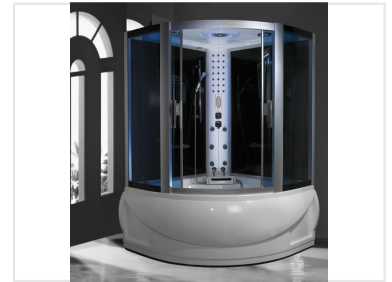

# Hydraulic System Components

These components are essential for hydraulic power transmission. They facilitate the control and movement of fluids within hydraulic systems.

### Modern Hydro-Massage System

This advanced hydraulic system component is designed for integration into modern shower cabins, offering a sophisticated hydro-massage experience. Featuring a multi-jet shower panel with integrated controls, the system combines precision engineering with contemporary aesthetics. It is built to support luxurious features such as overhead lighting and steam functionality, ensuring a premium showering experience.