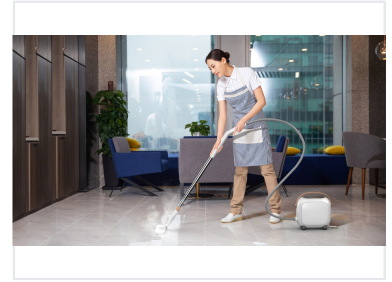

# Household Steam Cleaner

This steam cleaner is designed for efficient and hygienic house cleaning. It utilizes high-temperature steam to effectively remove dirt, grime, and bacteria from various surfaces.

### Professional Cleaning Performance

This household steam cleaner offers a powerful and chemical-free solution for maintaining a hygienic environment. Engineered with a robust 1000W heating element and 4bar pressure, it efficiently tackles grime, bacteria, and dirt across various household surfaces. Its portable, wheeled design ensures ease of movement, making it an ideal choice for both routine sanitization and deep cleaning tasks.