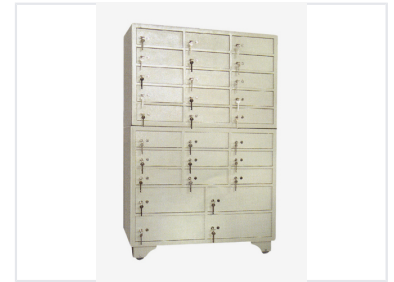

# Hotel Guest Safe Deposit Box

This secure safe deposit box system is designed for hotel environments, offering individual lockable compartments for guest valuables. Each compartment features a key-operated lock, providing enhanced security.

### Secure Hospitality Storage

This secure safe deposit box system is specifically engineered for hotel environments, offering a reliable solution for guest valuables. Featuring multiple individual lockable compartments, the unit ensures organized and secure storage for each guest. Constructed from durable metal, this system provides robust protection against unauthorized access, making it an essential amenity for hotels and hospitality establishments.