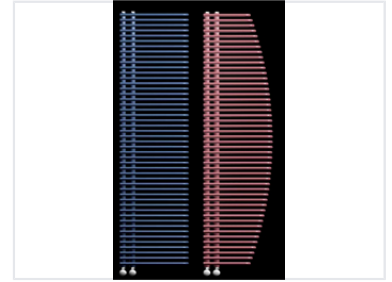

# Horizontal Tube Art Radiator

This art radiator features a series of horizontal tubes connected by vertical manifolds. It is constructed from durable materials, providing efficient heat distribution and a stylish aesthetic for contemporary interiors.

### Modern Horizontal Tube Art Radiator

This art radiator features a contemporary design with horizontal tubes connected by vertical manifolds, blending functionality with a sleek aesthetic. Constructed from durable materials, it ensures efficient heat distribution while serving as a stylish element for modern interiors. Available in various finishes, it is designed to complement a wide range of professional and residential decors.